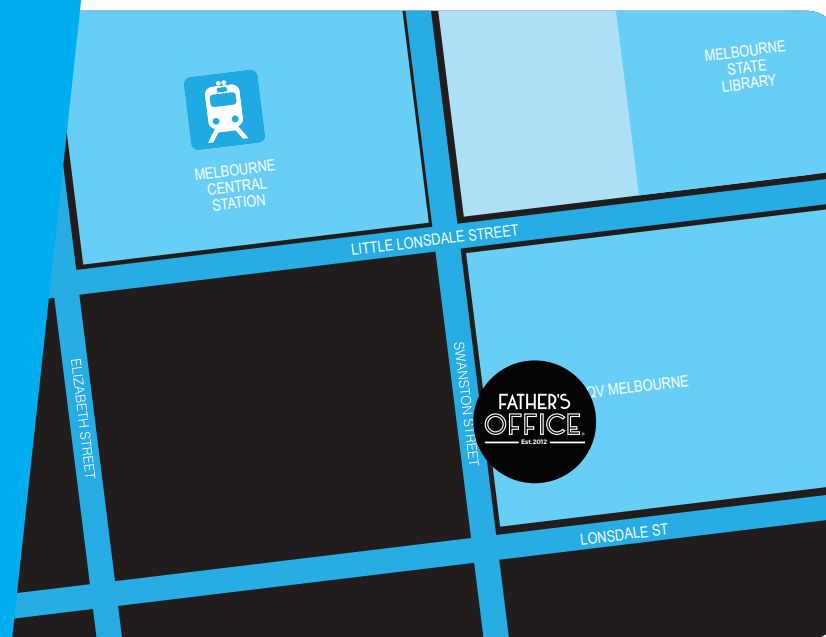

# FLOOR PLAN

# HOW TO GET HERE

Take any trams that run via Swanston or Latrobe streets, in Melbourne's CBD. You can also take the train through Melbourne's city loop and get off at Melbourne Central. If driving, Melbourne Central and QV offer parking.