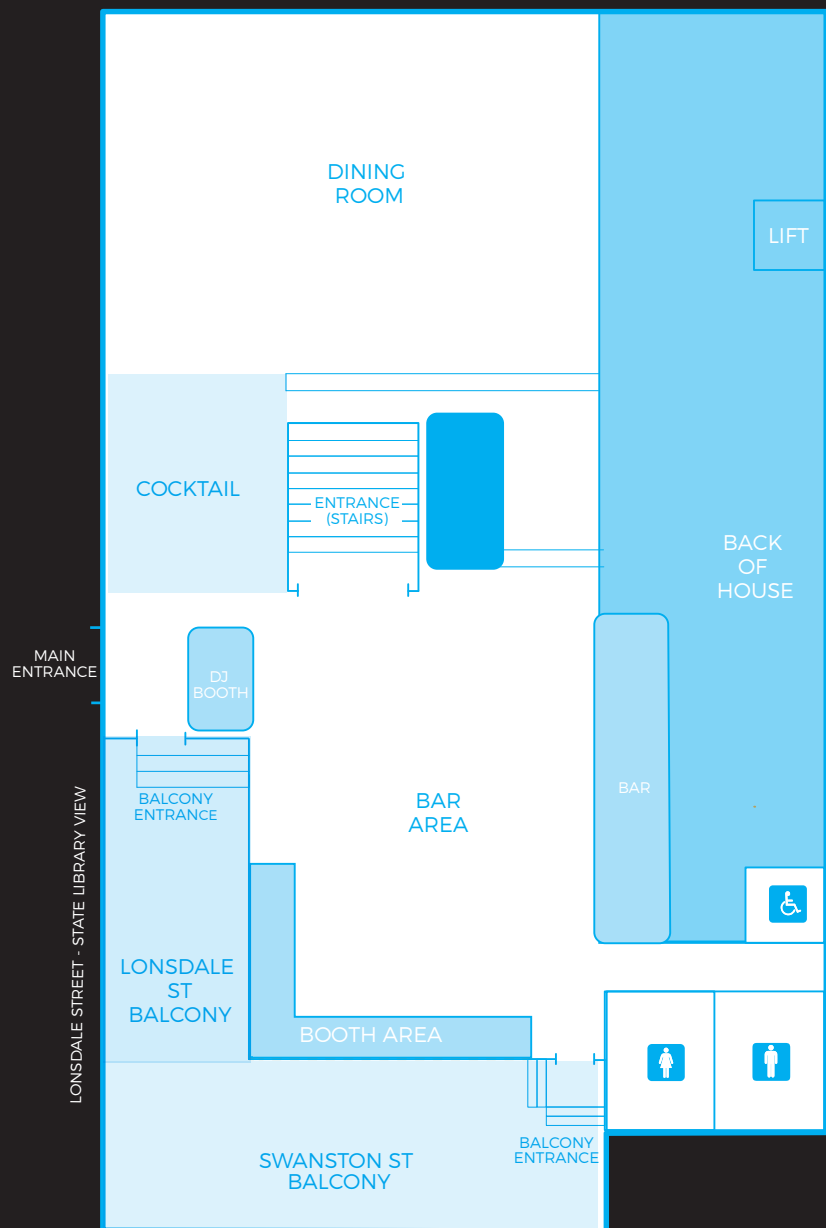

# FLOOR PLAN

# HOW TO GET HERE

Take any trams that run via Swanston or Latrobe streets, in Melbourne's CBD. You can also take the train through Melbourne's city loop and get off at Melbourne Central. If driving, Melbourne Central and QV offer parking.